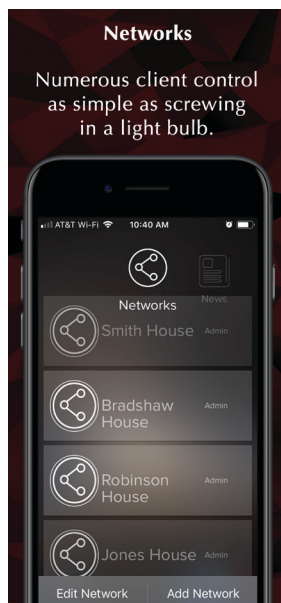

## Manage Lighting For Multiple Properties

- Control the lighting for one or several buildings from a single device, through local bluetooth or a gateway

## Cloud-Based Control Solution

- Operates on an independent, reliable network with a gateway

## Customize Lighting From Any Device

- Access and control lighting from any mobile device or computer
- Schedule a year's worth of holiday and event colors and LED light sequences at various levels of brightness

## Real-Time Control From Anywhere

- Advanced control technology lets you operate the lighting from any location at any time via the cloud

Available in the App Store