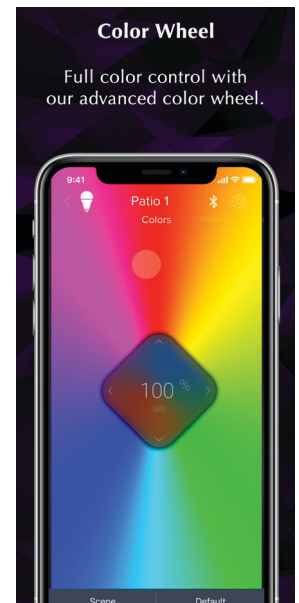

## Customize Lighting From Any Device

- Access and control lighting from any mobile device or computer
- Schedule a year's worth of holiday and event colors and LED light sequences at various levels of brightness

## Real-Time Control From Anywhere

- Advanced control technology lets you operate the lighting from any location at any time via the cloud

Available in the App Store