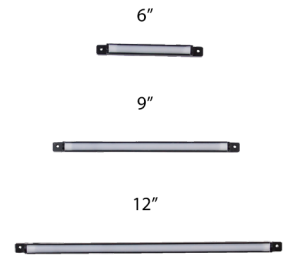

LED Light Bar
(BRI-LB-LED-S, BRI-LB-LED-M,
BRI-LB-LED-L)
Available in 6", 9", 12"