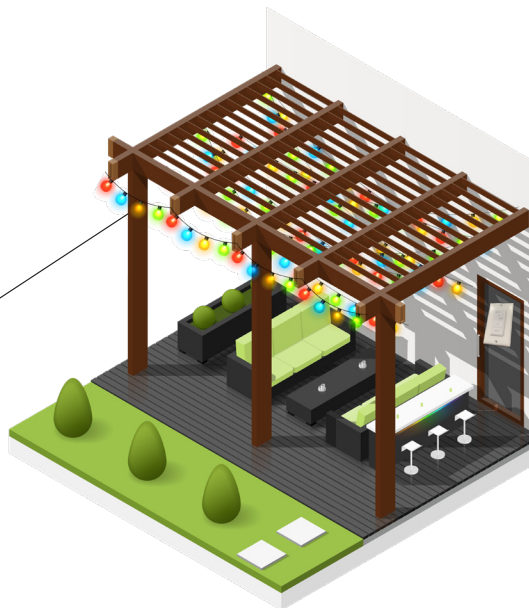

Perimeter Lighting

Using the RGB pebble light technology or RGB C9 bulbs to outline the roof you can light up any holiday.

Pebble Lights
(Permanent)

C-9
(Seasonal)

Bistro Lighting

Festive lighting for any occasion that can be hung on gazebos, patios, pergolas, or just about anywhere.