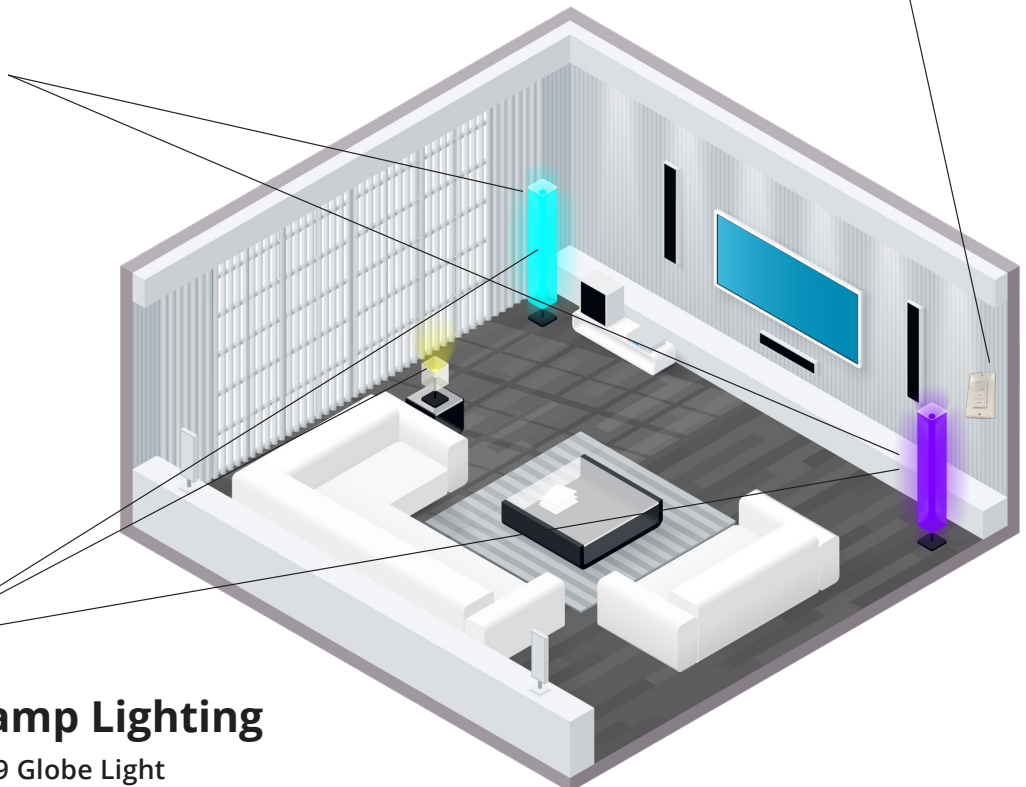

Strip Lighting

Strip lights can be
mounted under cabinets,
shelves, countertops, or
other applications.