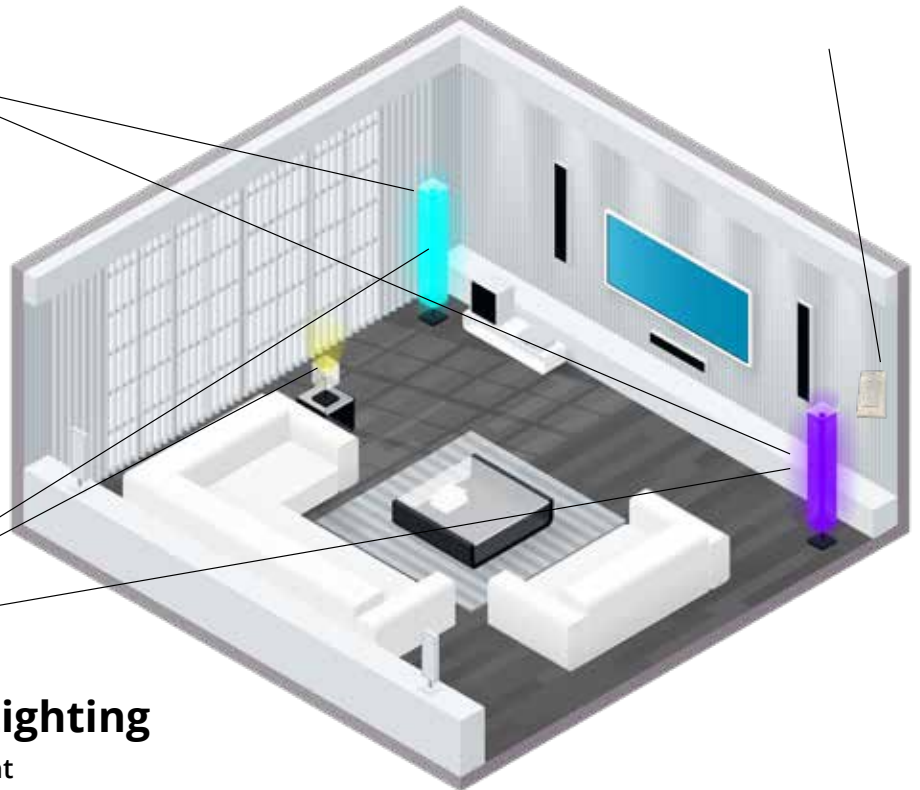

Strip Lighting

Strip lights can be mounted under cabinets, shelves, countertops, or other applications.

Lamp Lighting

A19 Globe Light
Great for table lamps, floor lamps, and more!