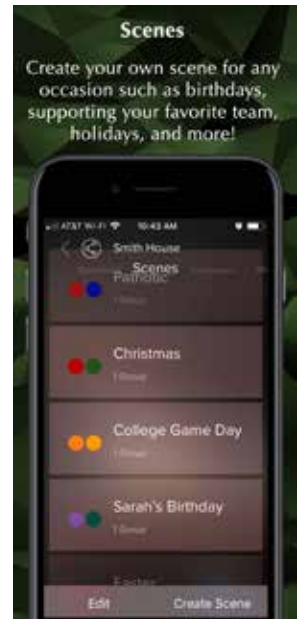

The **decor smart** Control System

Easy and powerful control of all **decor smart** lighting products. Control lights individually or in customized groups and schedule colors and effects by day or with our patented calendar scheduler. Preschedule holidays, birthdays, and special events.

Bluetooth Control

Transformers

PL-TRANS120
PL-TRANS200